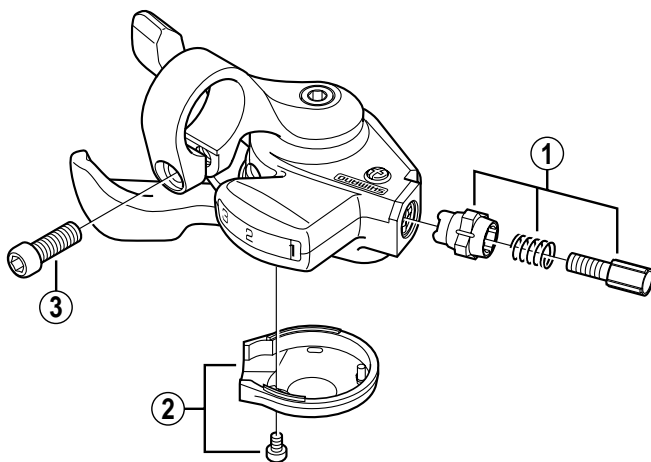

# SHIMANO ALIVIO Rapidfire Plus Lever SL-MC18

1999

For Left Hand

For Right Hand

ITEM NO.	SHIMANO CODE NO.	DESCRIPTION	INTERCHANGEABILITY	
			SL-MC40	SL-MC37
1	Y-6A8 98010	Cable Adjusting Bolt Unit	A	A
2	Y-6BL 98010	R.H. Main Lever Cover & Fixing Screw	A	A
	Y-6BL 98020	L.H. Main Lever Cover & Fixing Screw	A	A
3	Y-6AS 50000	Clamp Bolt (M6 x 17)	A	A

The table indicates the adaptability of conventional parts to SL-MC18.

A: Same parts

Absence of mark indicates non-interchangeability.

9811-1776

Specifications are subject to change without notice.

**SHIMANO**