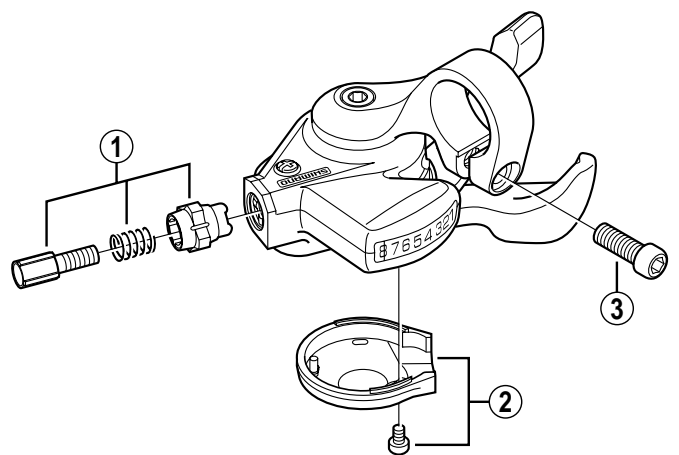

# SHIMANO ALIVIO Rapidfire Plus Lever SL-MC18

1999

For Left Hand

For Right Hand

ITEM NO.	SHIMANO CODE NO.	DESCRIPTION	INTERCHANGEABILITY	
			SL-MC40	SL-MC37
1	Y-6A8 98010	Cable Adjusting Bolt Unit	A	A
2	Y-6BL 98010	R.H. Main Lever Cover & Fixing Screw	A	A
	Y-6BL 98020	L.H. Main Lever Cover & Fixing Screw	A	A
3	Y-6AS 50000	Clamp Bolt (M6 x 17)	A	A

The table indicates the adaptability of conventional parts to SL-MC18.

A: Same parts

Absence of mark indicates non-interchangeability.

9811-1776

Specifications are subject to change without notice.

**SHIMANO**